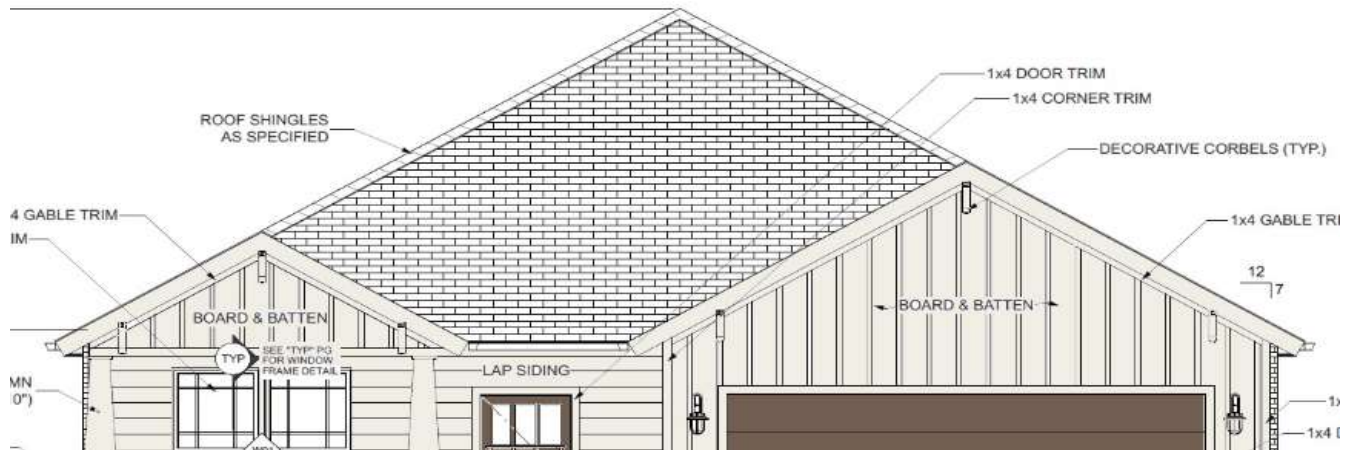

Paint Selection Sheet

ADDRESS:		SUBDIVISION:		DATE:	
Interior:	Sherwin Williams Color Code	Paint Name/Color	Finish	Swatch	
Walls & Ceiling:	SW7551	Greek Villa		SW 7551 Greek Villa	
Base & Case:	SW7551	Greek Villa		SW 7032 Warm Stone	
Interior Doors:	SW7551	Greek Villa		SW 6258 Tricorn Black	
Kitchen Island:	SW6258	Tricorn Black			
Kitchen Uppers:	SW7032	Warm Stone			
Kitchen Lowers:	SW7032	Warm Stone			
Utility Cabinet Uppers:	SW7033	Warm Stone			
Utility Cabinet Lowers:	SW7034	Warm Stone			
Hall Bathroom Vanity:	SW7035	Warm Stone			
Hall Bathroom Mirror Frame:	SW7036	Warm Stone			
Hall Bathroom Headknocker:	SW7037	Warm Stone			
Master Bathroom Vanity:	SW7038	Warm Stone			
Master Bathroom Headknocker:	SW7039	Warm Stone			
Master Bathroom Mirror Frame:	SW7040	Warm Stone			
Mantle:	SW6258	Tricorn Black			
Mudbench:	SW6258	Tricorn Black			
Hall Linen:	SW7040	Warm Stone			
Exterior	Sherwin Williams Color Code	Paint Name/Color	Finish	Swatch	
Soffit/Facia:	SW7008	Alabaster		SW 7008 Alabaster	
Siding Body:	SW7008	Alabaster		SW 6069 French Roast	
Siding Trim:	SW7008	Alabaster			
Front Door:	SW6069	French Roast			
Garage Door:	SW6069	French Roast			
Posts:	SW7008	Alabaster			
Brick:		Oxford			
Stone:		Onyx			