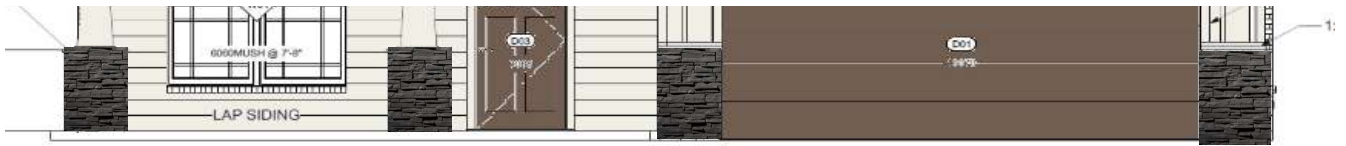

Paint Selection Sheet

ADDRESS:		SUBDIVISION:		DATE:	
Interior:	Sherwin Williams Color Code	Paint Name/Color	Finish	Swatch	
Walls & Ceiling:	SW7551	Greek Villa		SW 7551 Greek Villa	
Base & Case:	SW7551	Greek Villa		SW 7032 Warm Stone	
Interior Doors:	SW7551	Greek Villa		SW 6258 Tricorn Black	
Kitchen Island:	SW6258	Tricorn Black			
Kitchen Uppers:	SW7032	Warm Stone			
Kitchen Lowers:	SW7032	Warm Stone			
Utility Cabinet Uppers:	SW7033	Warm Stone			
Utility Cabinet Lowers:	SW7034	Warm Stone			
Hall Bathroom Vanity:	SW7035	Warm Stone			
Hall Bathroom Mirror Frame:	SW7036	Warm Stone			
Hall Bathroom Headknocker:	SW7037	Warm Stone			
Master Bathroom Vanity:	SW7038	Warm Stone			
Master Bathroom Headknocker:	SW7039	Warm Stone			
Master Bathroom Mirror Frame:	SW7040	Warm Stone			
Mantle:	SW6258	Tricorn Black			
Mudbench:	SW6258	Tricorn Black			
Hall Linen:	SW7040	Warm Stone			
Exterior	Sherwin Williams Color Code	Paint Name/Color	Finish	Swatch	
Soffit/Facia:	SW7008	Alabaster		SW 7008 Alabaster	
Siding Body:	SW7008	Alabaster		SW 6069 French Roast	
Siding Trim:	SW7008	Alabaster			
Front Door:	SW6069	French Roast			
Garage Door:	SW6069	French Roast			
Posts:	SW7008	Alabaster			
Brick:		Oxford			
Stone:		Onyx			