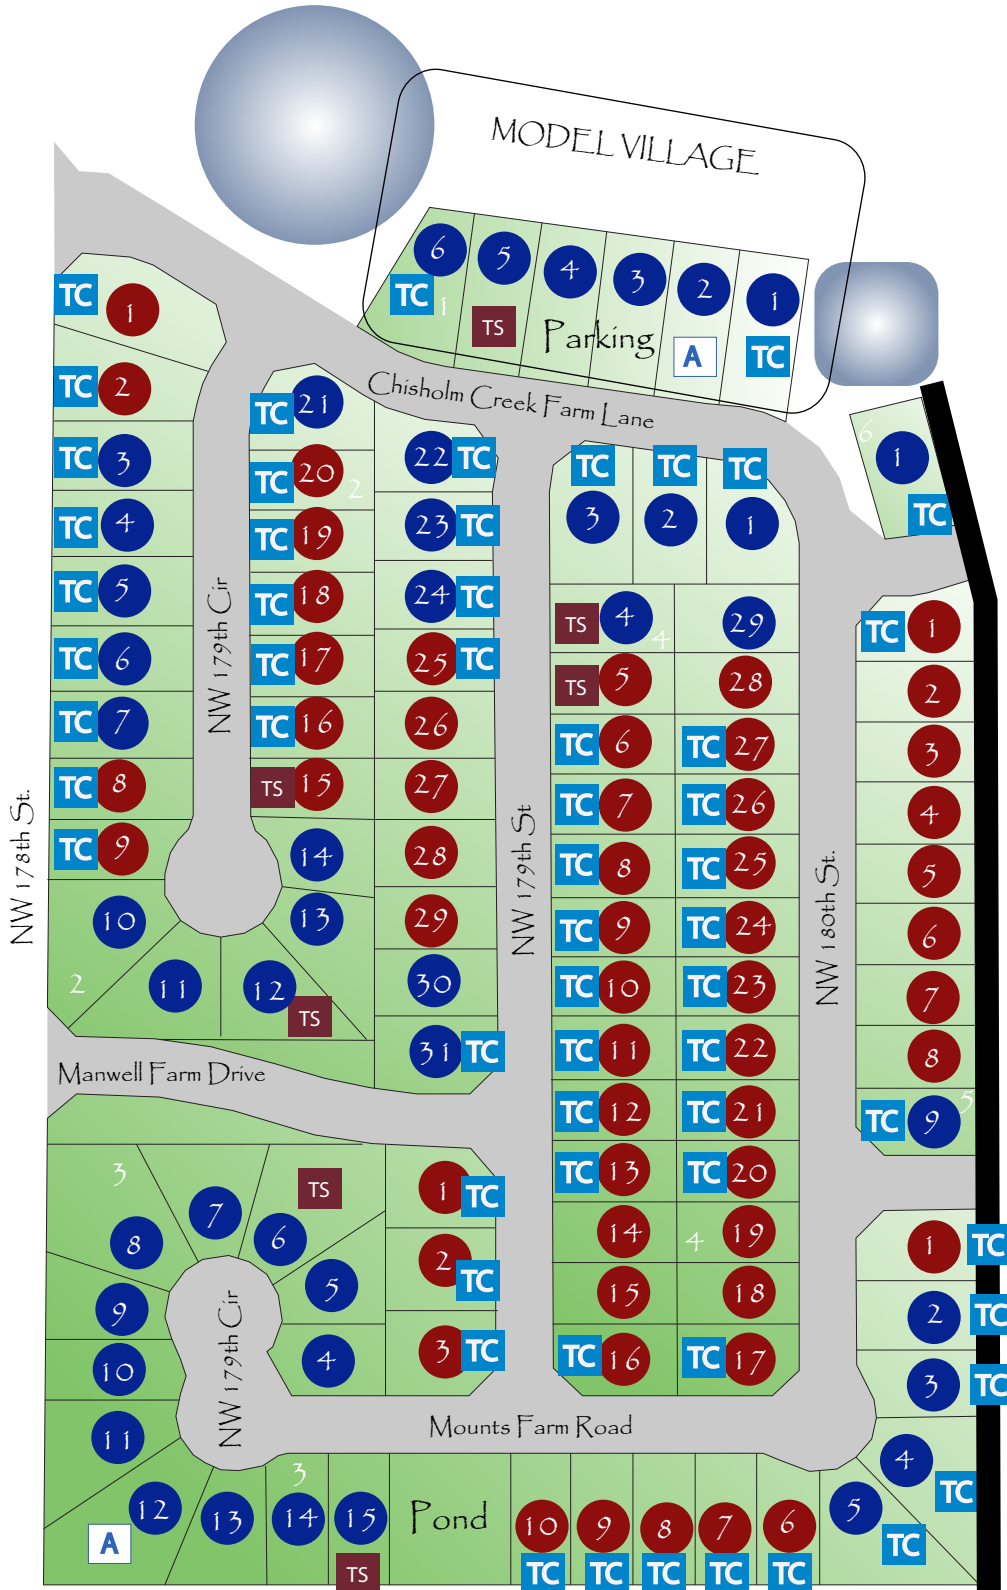

CHISHOLM CREEK: PHASE ONE

- TC** PRE-SOLD BY TIMBERCRAFT
- TS** PRE-SOLD BY TWO STRUCTURES
- A** PRE-SOLD BY AUTHENTIC

Homes Starting From The \$180's
Reserving Lots Now

Edmond Public Schools

Elementary: Washington Irving
Middle School: Cheyenne
High School: Santa Fe

- 60' + cul de sac
- 55'

TIMBERCRAFT
HOMES, L.L.C.

*On Edmond Road/178th between Santa Fe and Western